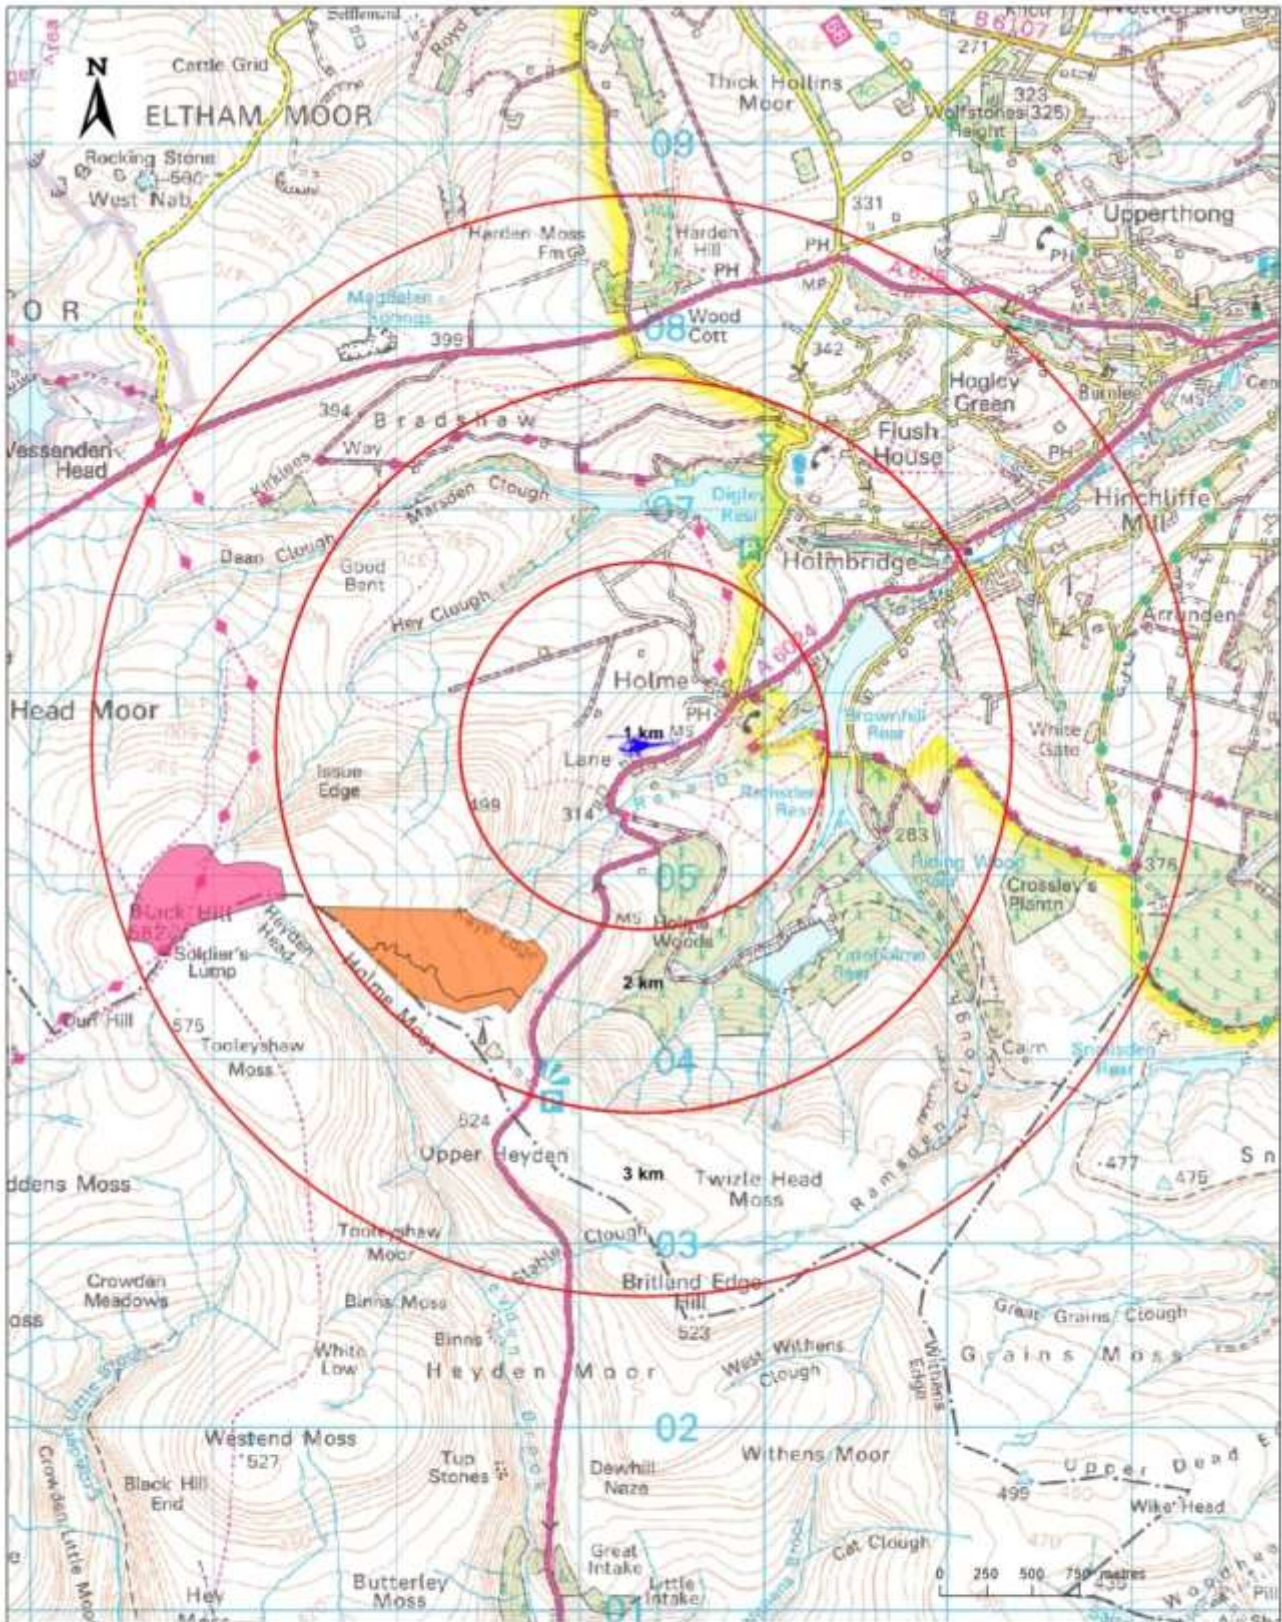

## LOCATION MAPS

LSP Works 2019/2020

- Lime
- Lime, Maintenance Fertiliser
- Lime, Seed, Initial Fertiliser
- ▲ Lift Site

Title:  
Location map 1

Date: 04 November 2019 Drawn by: Draissey Fiona

LSP Works 2019/2020

- Lime, Maintenance Fertiliser
- Lit Site**
- Glossop Low
- Lit-Site Flying Distance (1km)**

Title:  
Maintenance Fertiliser for Alport from Lit site at Glossop Low

Date: 04 November 2019 Drawn by: Dráisey Fiona

LSP Works 2019/2020

- Lime, Maintenance Fertiliser
- Liff Site
- Salter's brook
- Liff-Site Flying Distance (1km)

Title:  
Maintenance Fertiliser for Derwent & Howden from Liff site at Salterbrook

Date: 04 November 2019 Drawn by: Draisey Fiona

LSP Works 2019/2020

- Lime
- Lime, Seed, initial Fertiliser
- Lift Site
- Lane Head Farm

Title:  
Lime, Seed & Initial Fertiliser for Fertiliser for Wessenden Head from Lift Site at Lane Head Farm  
Additional Lime (unconfirmed) for Wessenden Head from Lane Head Farm