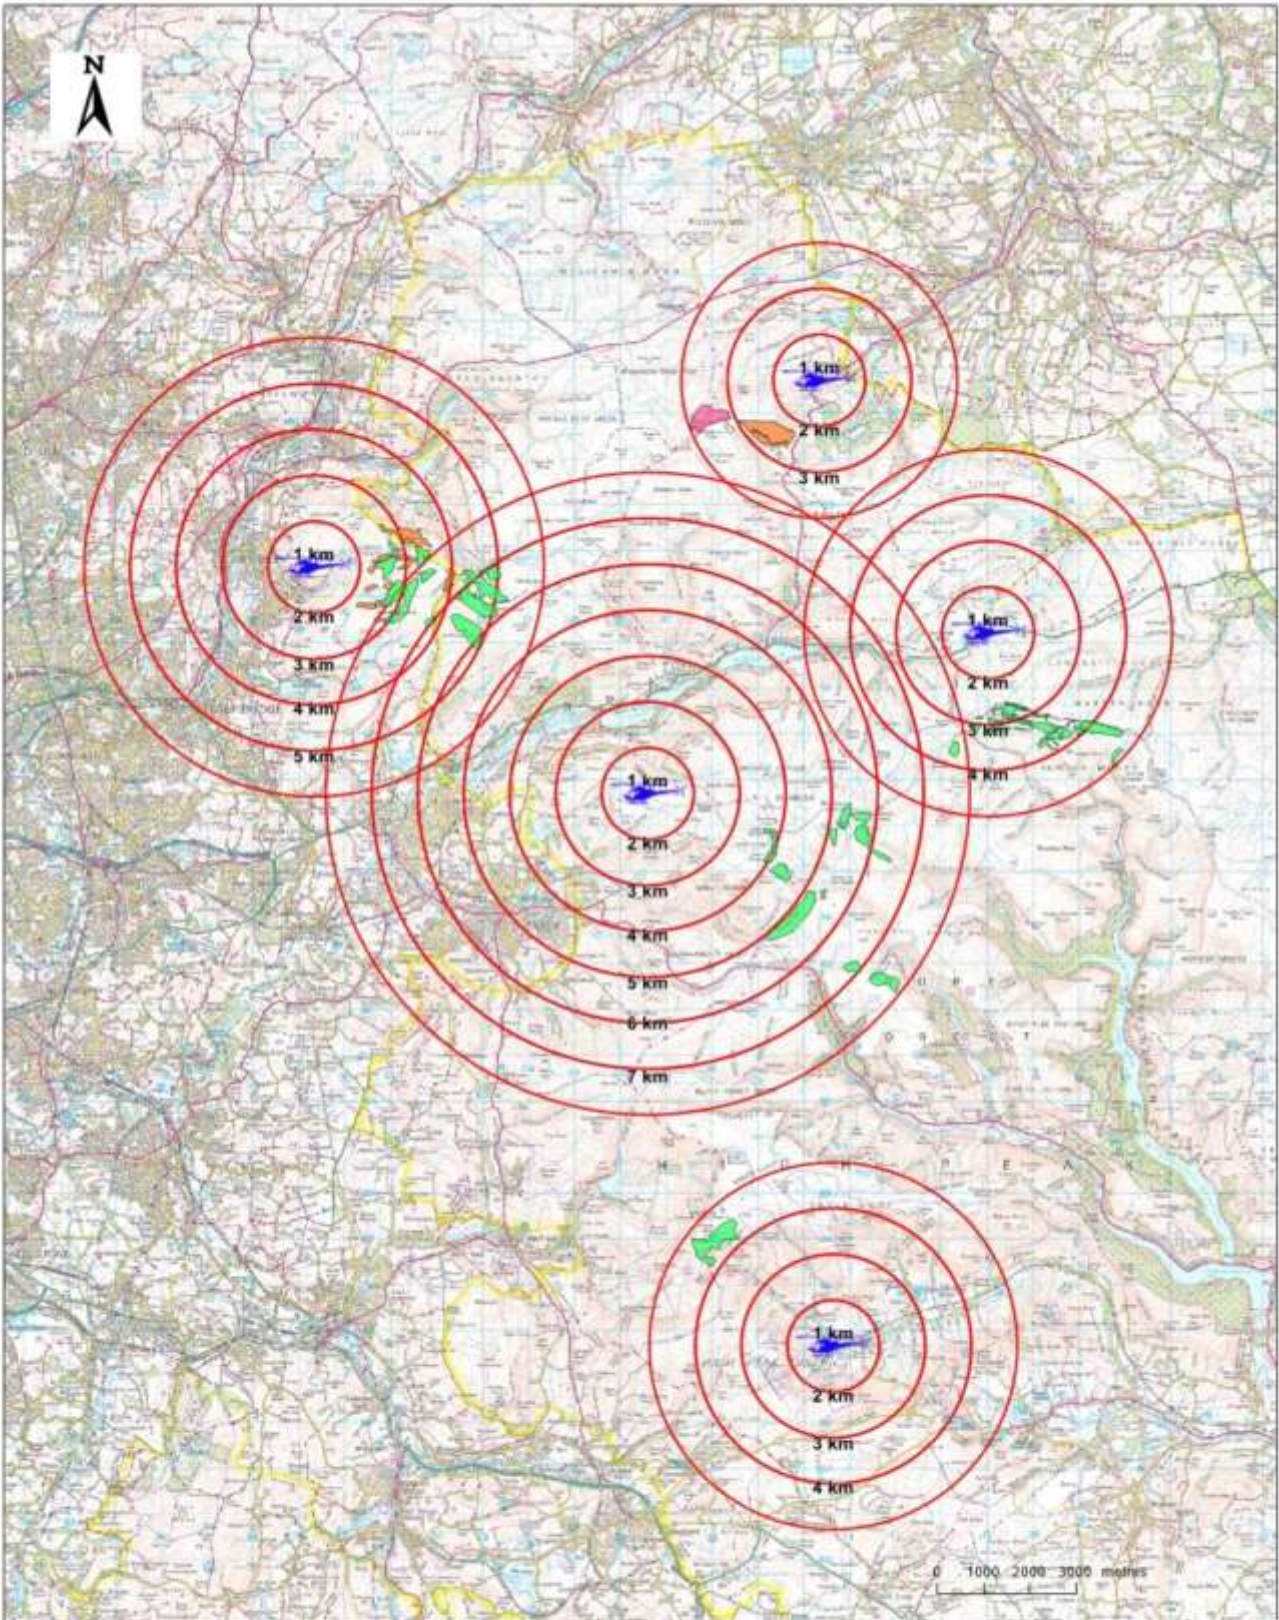

## LOCATION MAPS

LSP Works 2019/2020

- Lime
- Lime, Maintenance Fertiliser
- Lime, Seed, Initial Fertiliser
- ▲ Lift Site

Title:  
Location map 1

Date: 04 November 2019 Drawn by: Draissey Fiona

LSP Works 2019/2020

- Lime, Maintenance Fertiliser
- Lit Site**
- Glossop Low
- Lit-Site Flying Distance (1km)**

Title:  
Maintenance Fertiliser for Alport from Lit site at Glossop Low

Date: 04 November 2019 Drawn by: Dráisey Fiona

LSP Works 2019/2020

- Lime, Maintenance Fertiliser
- Liff Site
- Salter's brook
- Liff-Site Flying Distance (1km)

Title:  
Maintenance Fertiliser for Derwent & Howden from Liff site at Salterbrook

Date: 04 November 2019 Drawn by: Draisey Fiona

LSP Works 2019/2020

- Lime
- Lime, Seed, initial Fertiliser
- Lift Site
- Lane Head Farm

Title:  
Lime, Seed & Initial Fertiliser for Fertiliser for Wessenden Head from Lift Site at Lane Head Farm  
Additional Lime (unconfirmed) for Wessenden Head from Lane Head Farm