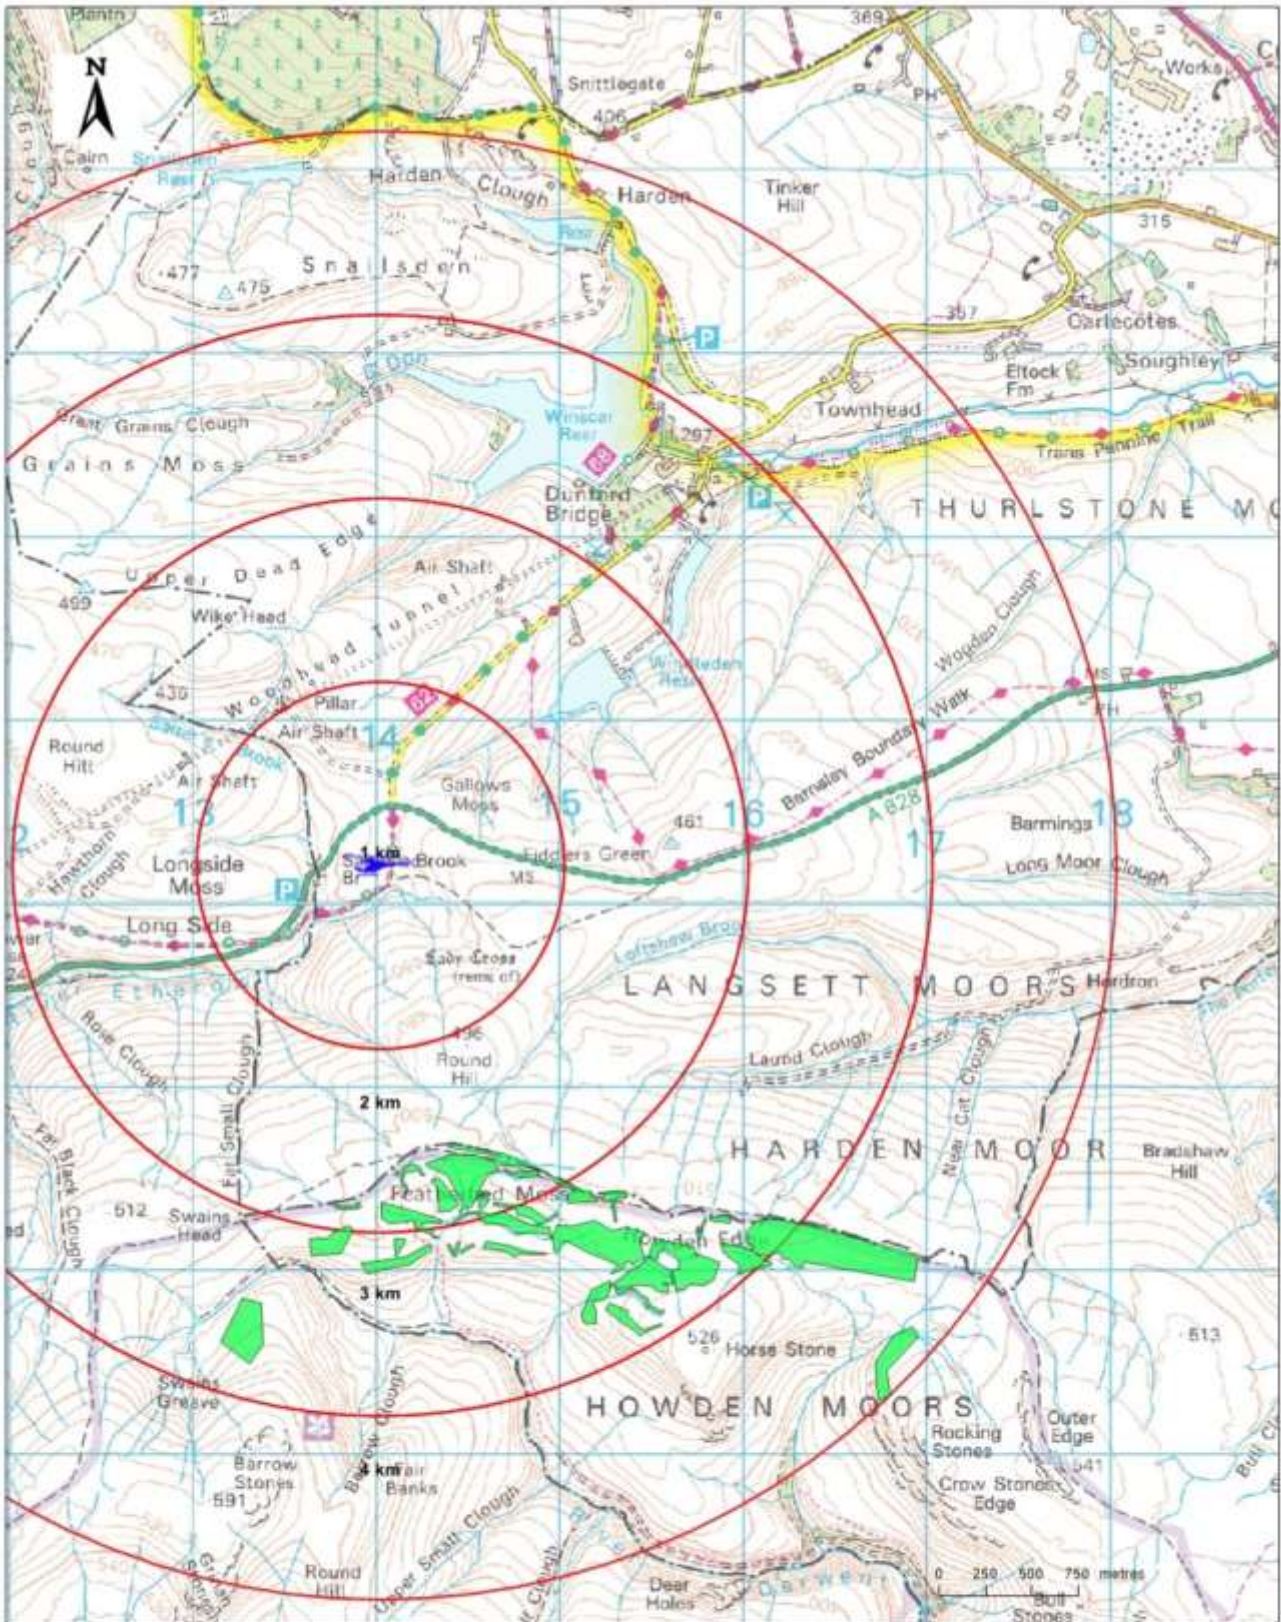

## LOCATION MAPS

LSP Works 2019/2020

- Lime
- Lime, Maintenance Fertiliser
- Lime, Seed, Initial Fertiliser
- ▲ Lift Site

Title:  
Location map 1

Date: 04 November 2019 Drawn by: Draissey Fiona

LSP Works 2019/2020

- Lime, Maintenance Fertiliser
- Lit Site**
- Glossop Low
- Lit-Site Flying Distance (1km)**

Title:  
Maintenance Fertiliser for Alport from Lit site at Glossop Low

Date: 04 November 2019 Drawn by: Dráisey Fiona

LSP Works 2019/2020

- Lime, Maintenance Fertiliser
- Liff Site
- Salter's brook
- Liff-Site Flying Distance (1km)

Title:  
Maintenance Fertiliser for Derwent & Howden from Liff site at Salterbrook

Date: 04 November 2019 Drawn by: Draisey Fiona

LSP Works 2019/2020

- Lime
- Lime, Seed, initial Fertiliser
- Lift Site
- Lane Head Farm

Title:  
Lime, Seed & Initial Fertiliser for Fertiliser for Wessenden Head from Lift Site at Lane Head Farm  
Additional Lime (unconfirmed) for Wessenden Head from Lane Head Farm