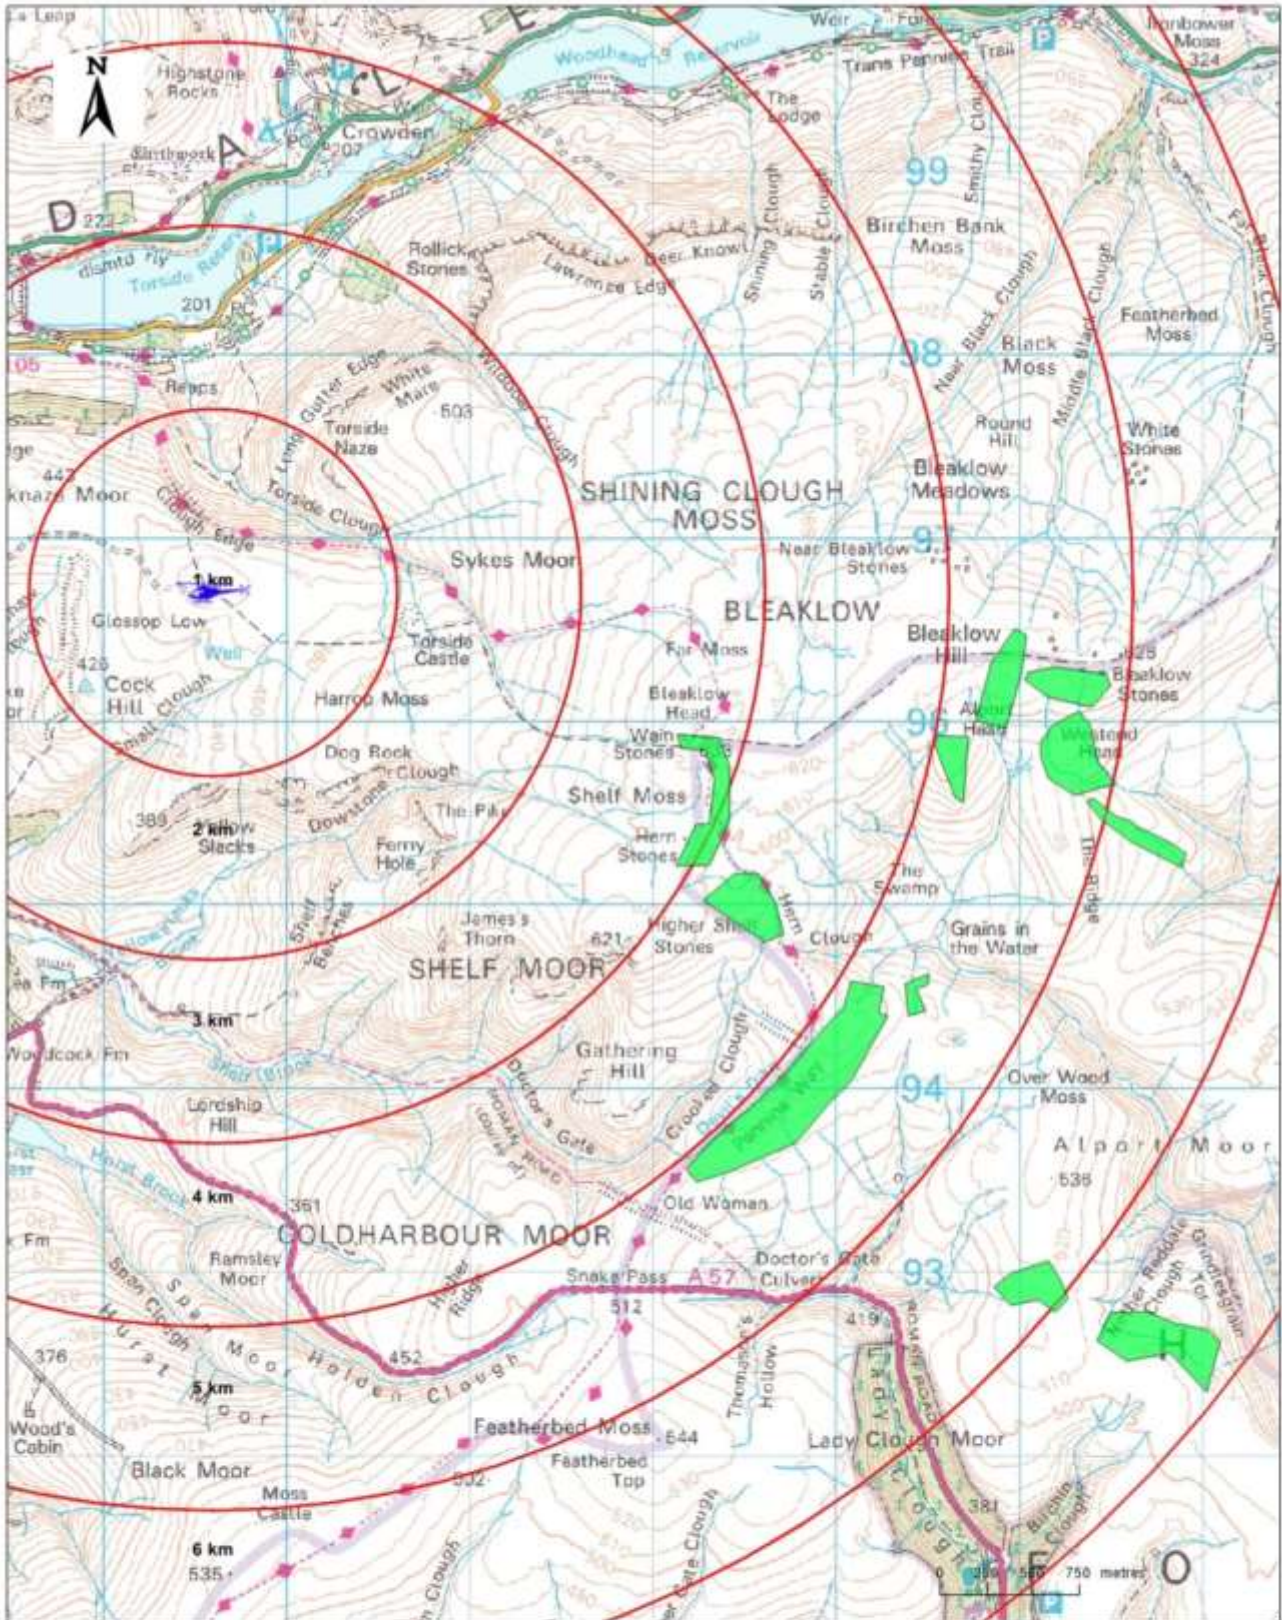

## LOCATION MAPS

LSP Works 2019/2020

- Lime
- Lime, Maintenance Fertiliser
- Lime, Seed, Initial Fertiliser
- ▲ Lift Site

Title:  
Location map 1

Date: 04 November 2019 Drawn by: Draissey Fiona

LSP Works 2019/2020

- Lime, Maintenance Fertiliser
- Lit Site**
- Glossop Low
- Lit-Site Flying Distance (1km)**

Title:  
Maintenance Fertiliser for Alport from Lit site at Glossop Low

Date: 04 November 2019 Drawn by: Dráisey Fiona

LSP Works 2019/2020

- Lime, Maintenance Fertiliser
- Liff Site
- Salter's brook
- Liff-Site Flying Distance (1km)

Title:  
Maintenance Fertiliser for Derwent & Howden from Liff site at Salterbrook

Date: 04 November 2019 Drawn by: Draisey Fiona

LSP Works 2019/2020

- Lime
- Lime, Seed, initial Fertiliser
- Lift Site
- Lane Head Farm

Title:  
Lime, Seed & Initial Fertiliser for Fertiliser for Wessenden Head from Lift Site at Lane Head Farm  
Additional Lime (unconfirmed) for Wessenden Head from Lane Head Farm