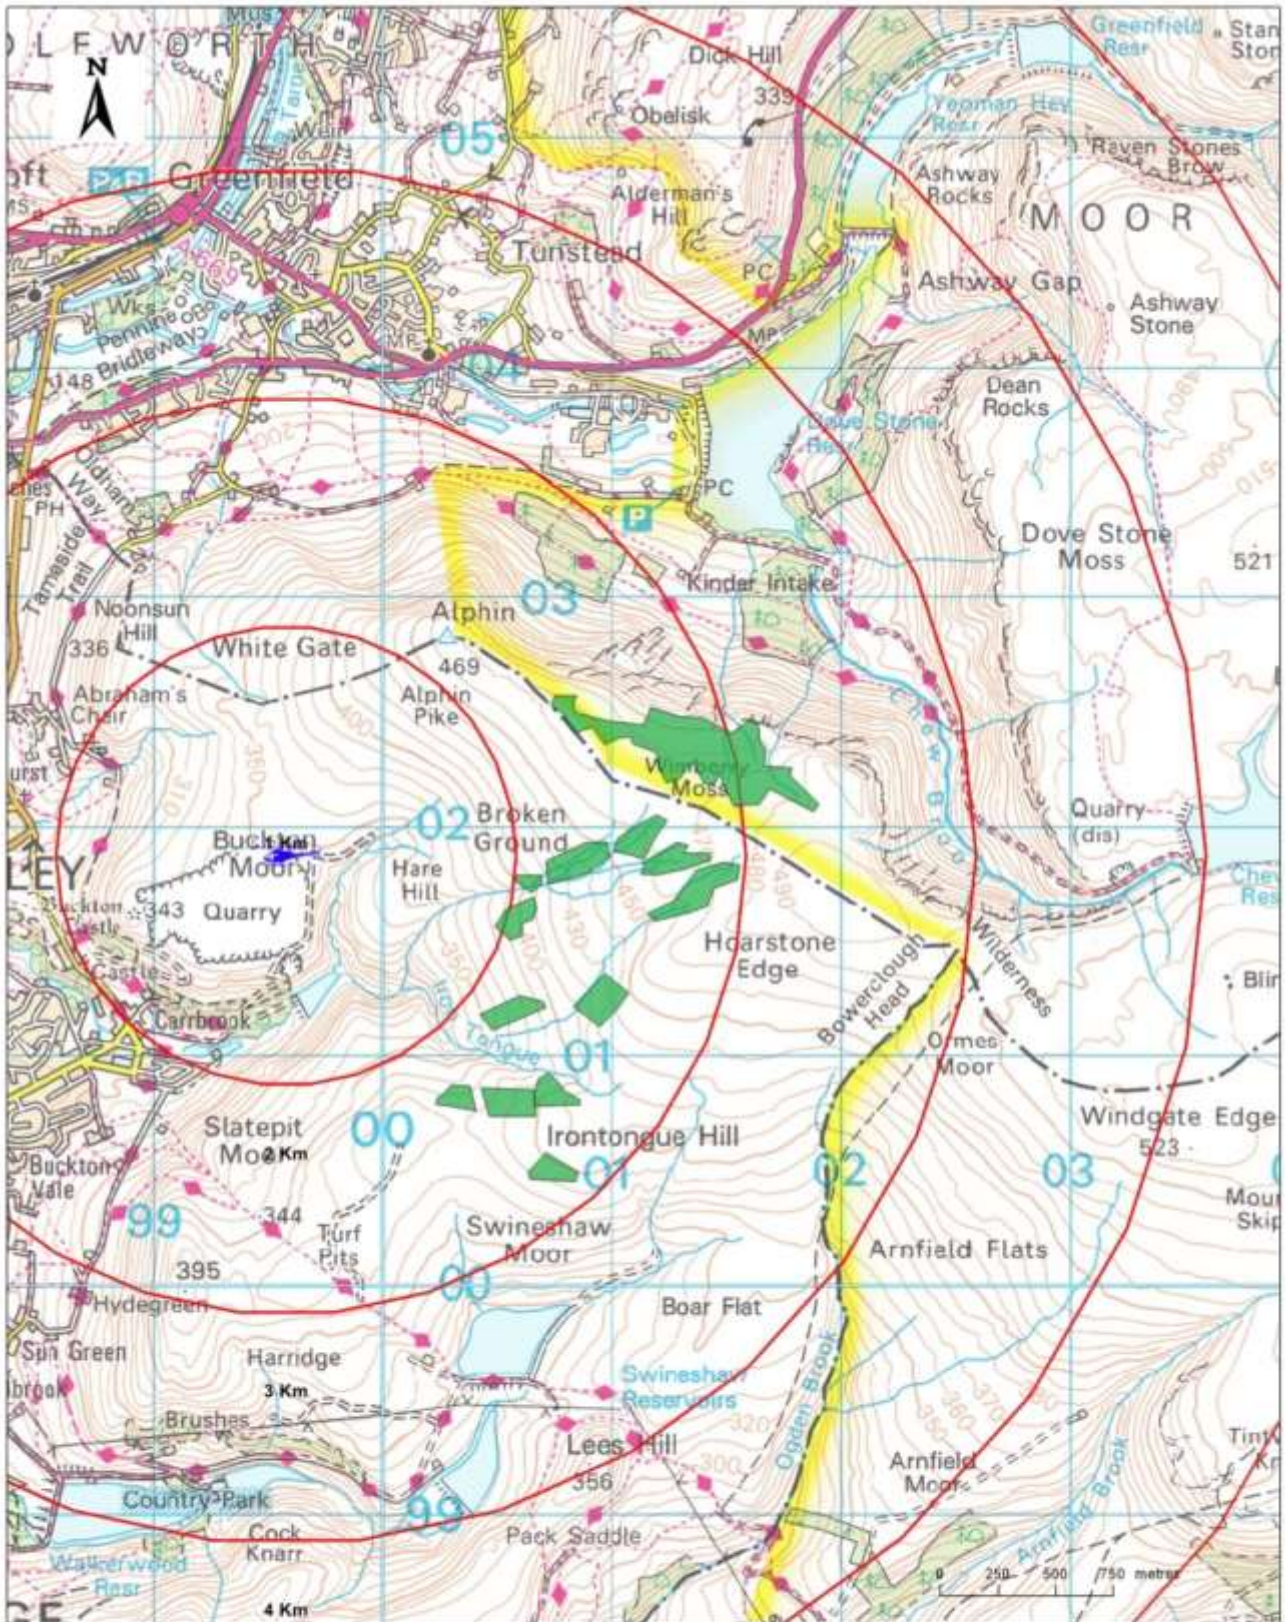

APPENDIX 1

LOCATION MAPS

LSF Works 2020/2021	Buckton Vale
Lime and Fertiliser	Walker Fold Car Par
Lime and Seed	Lift-Site Flying Distance (1km)
Lime, Seed and Fertiliser	Buckton Vale Quarry
Lift Sites	Walker Fold Car Park

Title:
General Location for LSF

Date: 12 November 2020 Drawn by: Draisie Fiona

LSF Works 2020/2021	Buckton Vale Quarry
Lime and Fertiliser	MFFP Exclusion Area
Lift Sites	
Buckton Vale	
Lift-Site Flying Distance (1km)	

Title:
Stalybridge Lime & Maintenance Fertiliser

Date: 18 November 2020 Drawn by: Draisie Fiona

LSF Works 2020/2021	
■ Lime and Seed	 Buckton Vale Quarry
■ Lime, Seed and Fertiliser	 Walker Fold Car Park
Lift Sites	
✈ Walker Fold Car Park	 MFFP Exclusion Area

Title:
 Winter Hill Lime & Seed
 Winter Hill Lime, Seed & Fertiliser

Date: 12 November 2020 Drawn by: Draisie Fiona