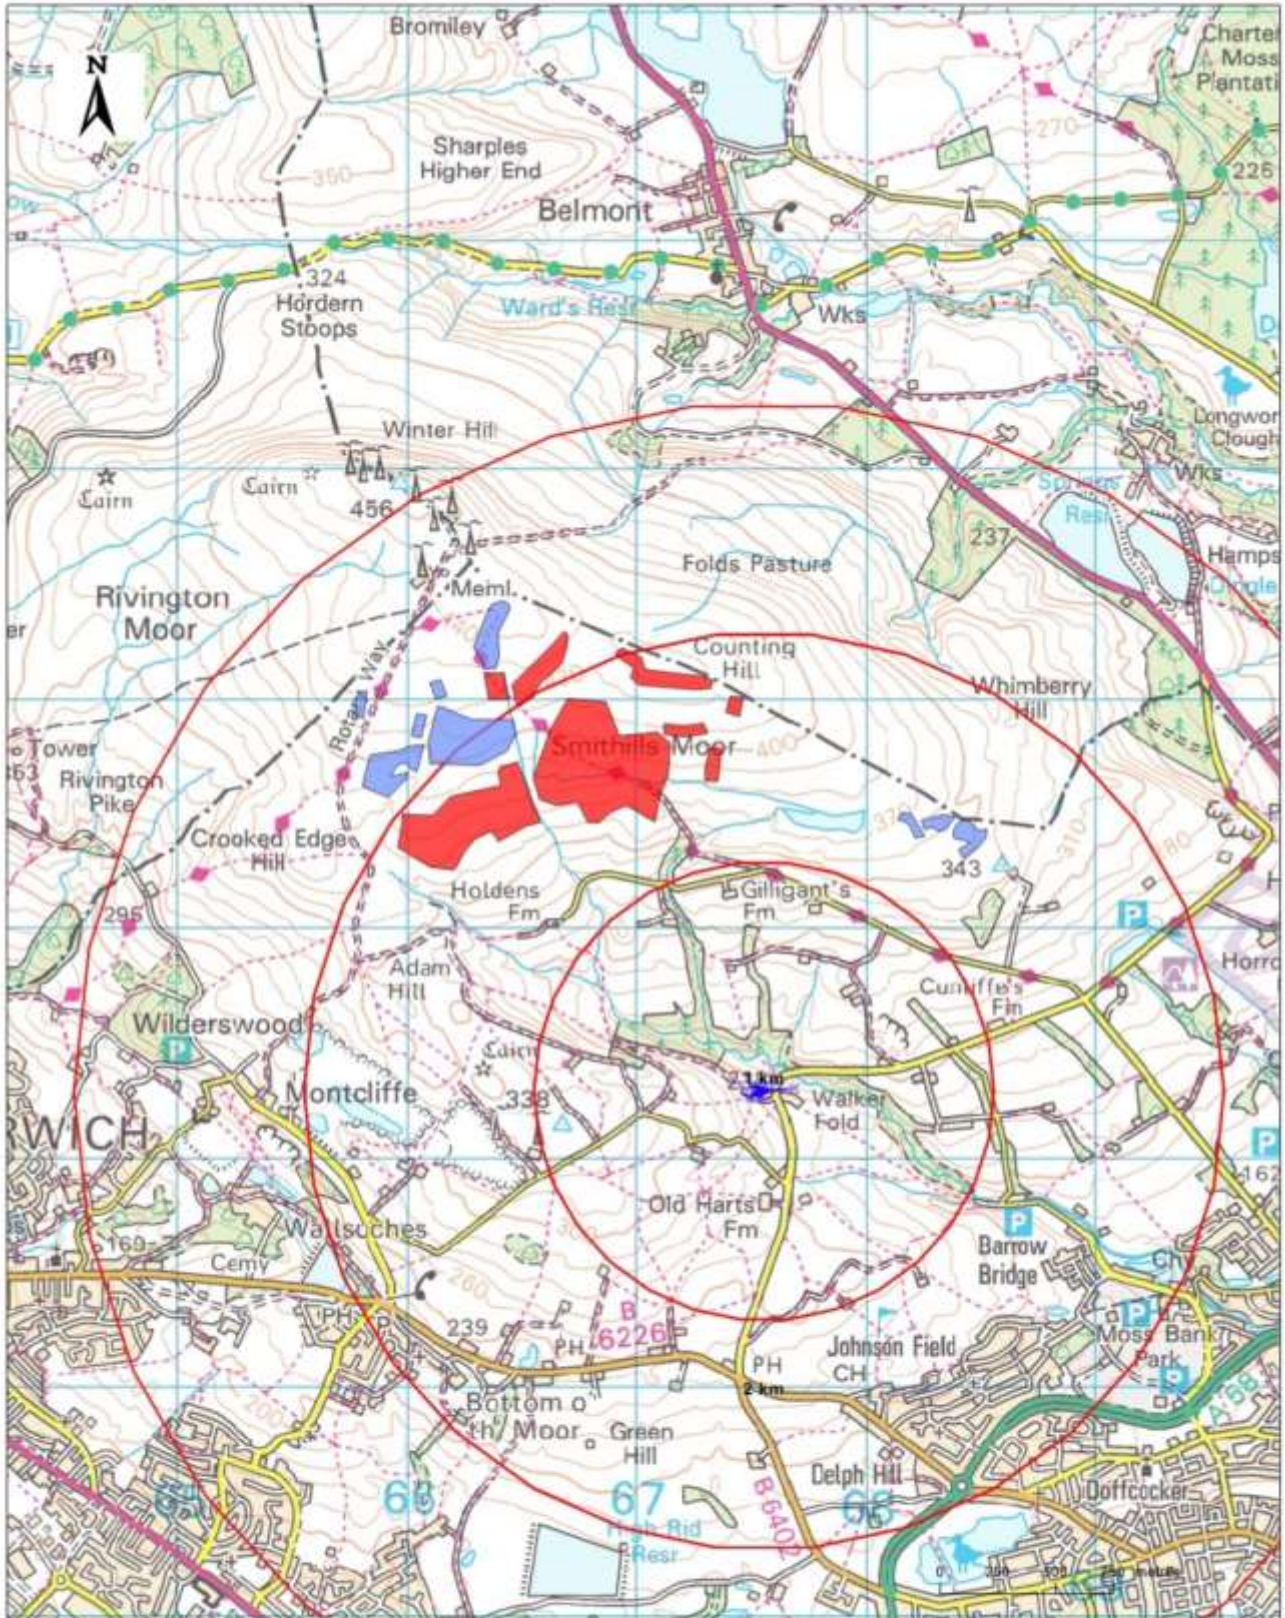

APPENDIX 1

LOCATION MAPS

LSF Works 2020/2021	Buckton Vale
Lime and Fertiliser	Walker Fold Car Par
Lime and Seed	Lift-Site Flying Distance (1km)
Lime, Seed and Fertiliser	Buckton Vale Quarry
Lift Sites	Walker Fold Car Park

Title:
General Location for LSF

Date: 12 November 2020 Drawn by: Draisie Fiona

LSF Works 2020/2021	Buckton Vale Quarry
Lime and Fertiliser	MFFP Exclusion Area
Lift Sites	
Buckton Vale	
Lift-Site Flying Distance (1km)	

Title:
Stalybridge Lime & Maintenance Fertiliser

Date: 18 November 2020 Drawn by: Draisie Fiona

LSF Works 2020/2021	
■ Lime and Seed	 Buckton Vale Quarry
■ Lime, Seed and Fertiliser	 Walker Fold Car Park
Lift Sites	
✈ Walker Fold Car Park	 MFFP Exclusion Area

Title:
 Winter Hill Lime & Seed
 Winter Hill Lime, Seed & Fertiliser

Date: 12 November 2020 Drawn by: Draisie Fiona